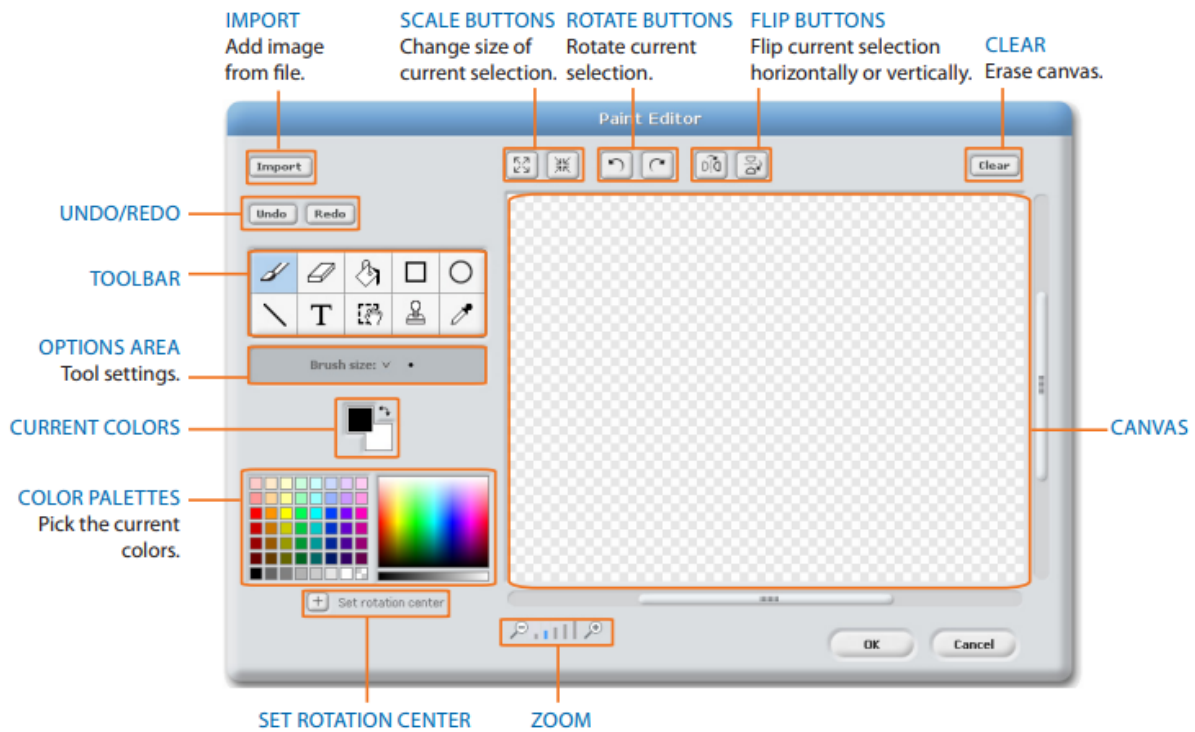

The City School

North Nazimabad Boys Campus

Subject = ICTech

Level = 7

Topic = Scratch

Date = 12/1/2018

Q.1 Explain tools of Paint Editor:

Paintbrush: _____

Eraser: _____

Fill: _____

Rectangle: _____

Ellipse: _____

Line: _____

Text: _____

Selection: _____

Stamp: _____